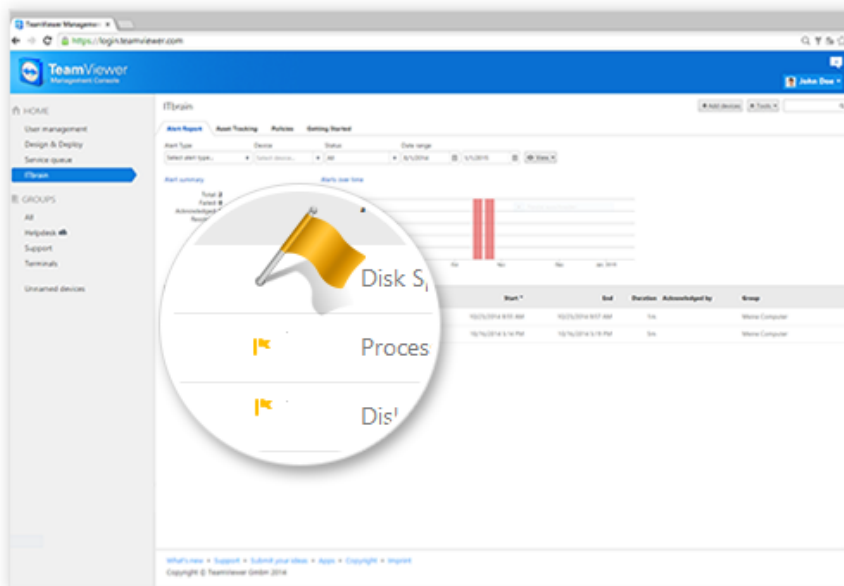

-
-

)

(

,

•
•
Management Console – ,
•
TeamViewer API.

TeamViewer
?

• ,
—
•
• / ,
• . ,
• .
TeamViewer API

TeamViewer ID

TeamViewer API.

TeamViewer.

"http://get.teamviewer.com/my-personal-link",

" SOS",

URL.

TeamViewer ()

• ITbrain – TeamViewer,

• ITbrain , IT

• ,

• ,

• IT

ITbrain? _____

:

TeamViewer Management Console.

. ITbrain

TeamViewer.