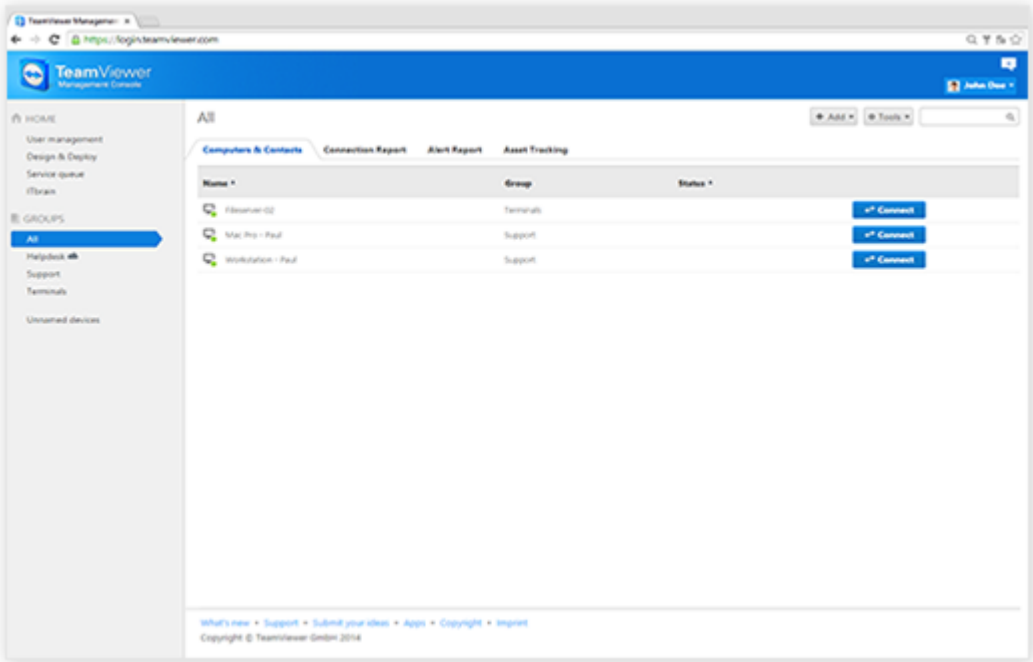

TeamViewer Management Console

TeamViewer Management Console

TeamViewer.

(ID)

TeamViewer

:

-
-
-
-
-

TeamViewer
TeamViewer
TeamViewer
TeamViewer