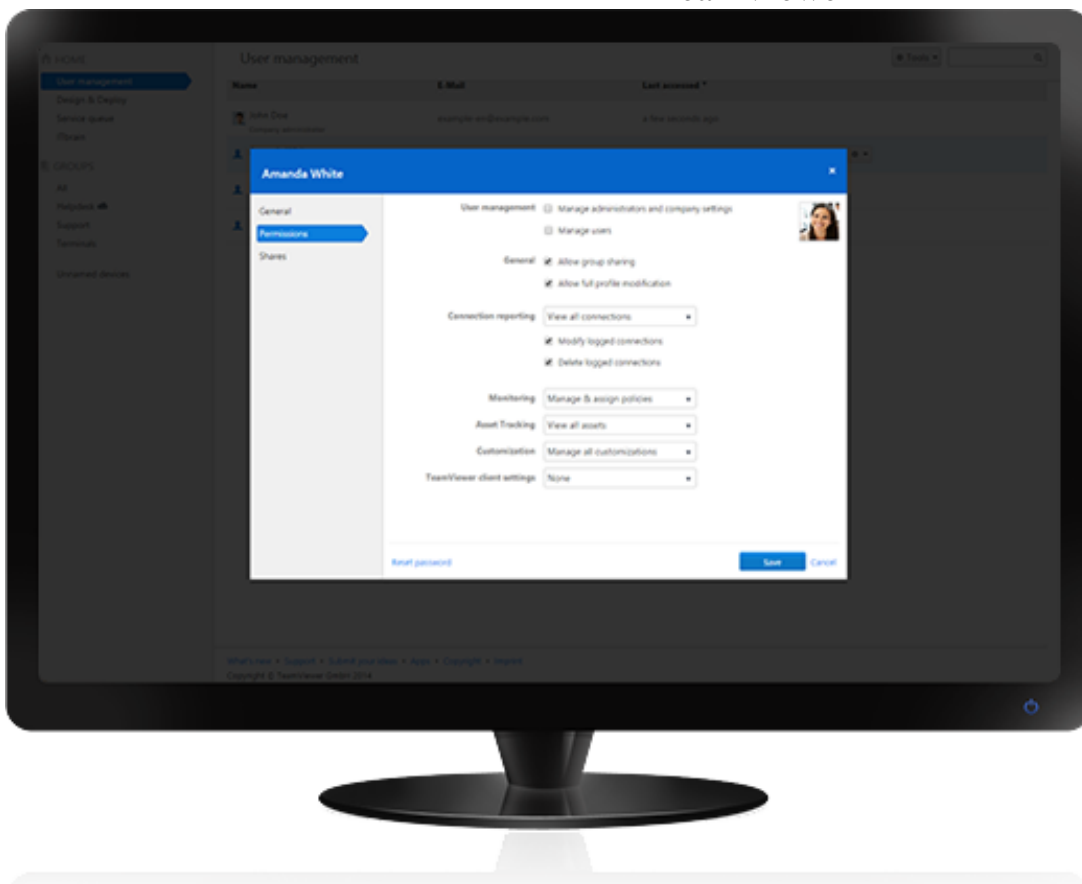

TeamViewer Management Console

TeamViewer Management Console

TeamViewer.

(ID)

TeamViewer

:

-
-
-
-
-

TeamViewer
TeamViewer
TeamViewer
TeamViewer

-
-

)

(

,

•
•
Management Console – ,
•
TeamViewer API.

TeamViewer
?

• ,
—
•
• / ,
• . ,
• .
TeamViewer API

TeamViewer ID