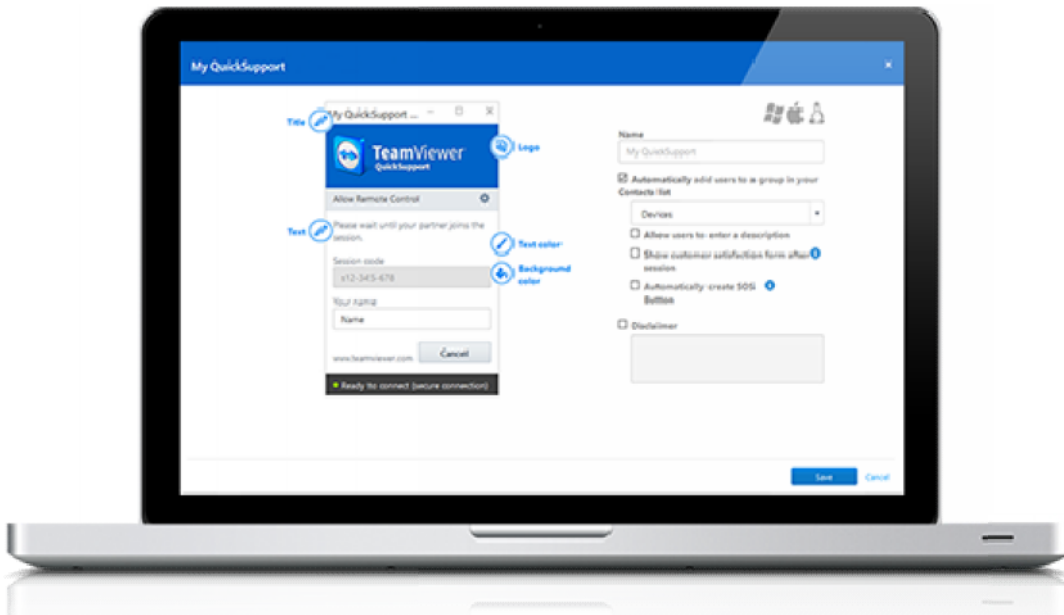

-
-

)

(

,

•
•
Management Console – ,
•
TeamViewer API.

TeamViewer
?

• ,
—
•
• / ,
• . ,
• .
TeamViewer API

TeamViewer ID

TeamViewer API.

TeamViewer.

"http://get.teamviewer.com/my-personal-link",

" SOS",

URL.

TeamViewer ()

• ITbrain – TeamViewer,

• ITbrain , IT