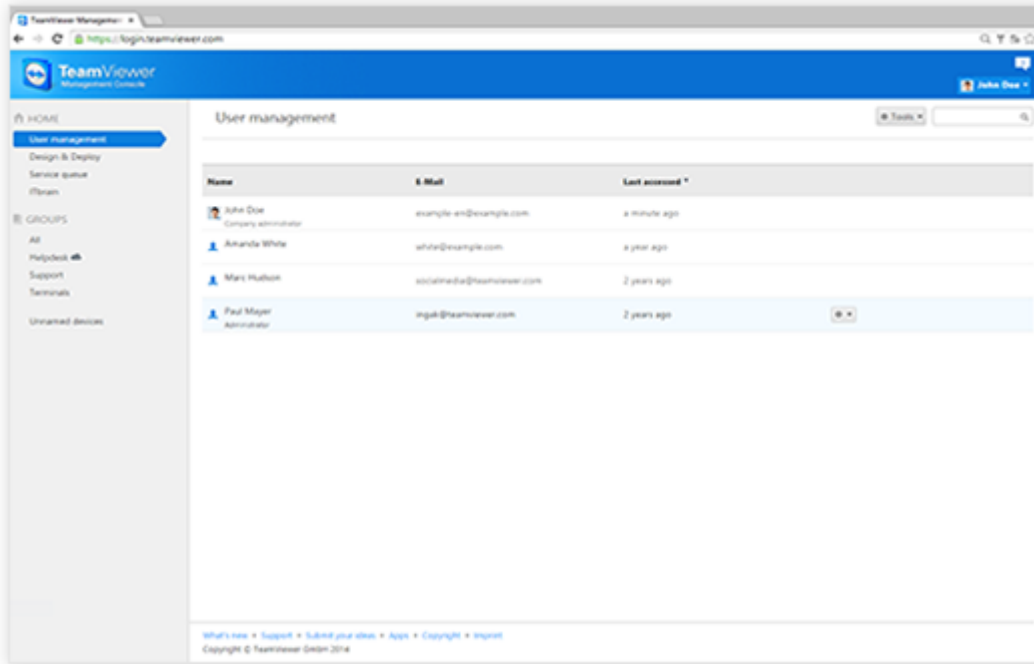

TeamViewer Management Console

TeamViewer Management Console

TeamViewer.

(ID)

TeamViewer

:

-
-
-
-
-

TeamViewer
TeamViewer
TeamViewer
TeamViewer

-
-

)

(

,

•
•
Management Console – ,
•
TeamViewer API.

TeamViewer
?

• ,
—
•
• / ,
• . ,
• .
TeamViewer API

TeamViewer ID