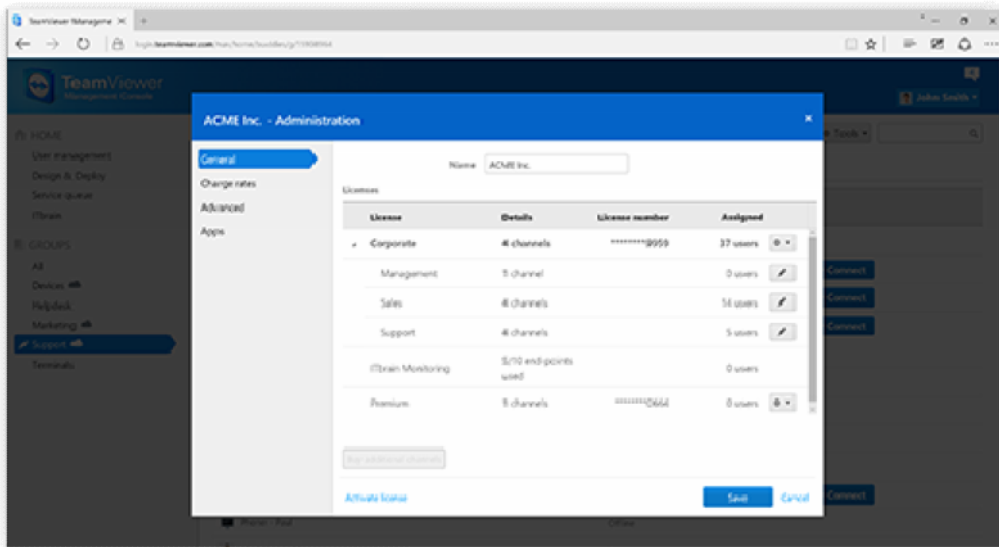

-
-

)

(

,

•
•
Management Console – ,
•
TeamViewer API.

TeamViewer
?

• ,
—
•
• / ,
• . ,
• .
TeamViewer API

TeamViewer ID

TeamViewer API.

TeamViewer.

"http://get.teamviewer.com/my-personal-link",

" SOS",

URL.

TeamViewer ()

• ITbrain – TeamViewer,

• ITbrain , IT

• ,

• ,

• IT

ITbrain? _____

:

TeamViewer Management Console.

. ITbrain

TeamViewer.