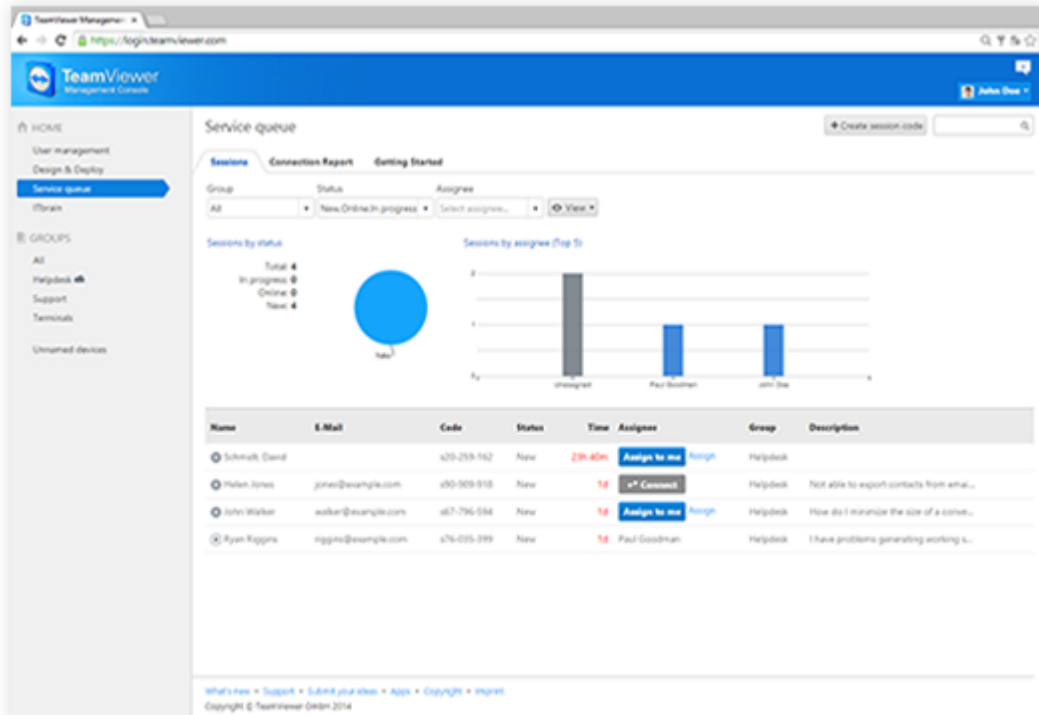

-
-

)

(

,

•
•
Management Console – ,
•
TeamViewer API.

TeamViewer
?

• ,
—
•
• / ,
• . ,
• .
TeamViewer API

TeamViewer ID

TeamViewer API.

TeamViewer.

"http://get.teamviewer.com/my-personal-link",

" SOS",

URL.

TeamViewer ()

• ITbrain – TeamViewer,

• ITbrain , IT