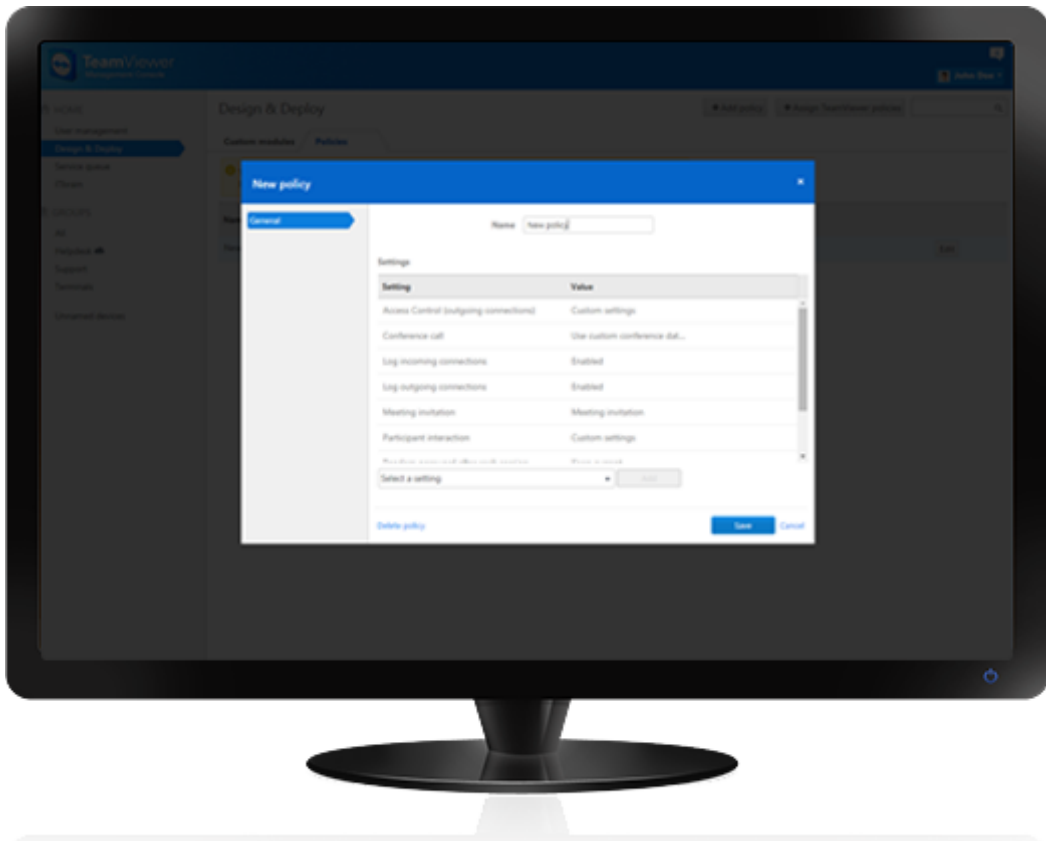

TeamViewer Management Console

TeamViewer Management Console

TeamViewer.

(ID)

TeamViewer

:

-
-
-
-
-

TeamViewer
TeamViewer
TeamViewer
TeamViewer

-
-

)

(

,

•
•
Management Console – ,
•
TeamViewer API.

TeamViewer
?

• ,
—
•
• / ,
• . ,
• .
TeamViewer API

TeamViewer ID

TeamViewer API.

TeamViewer.

"http://get.teamviewer.com/my-personal-link",

" SOS",

URL.

TeamViewer ()

• ITbrain – TeamViewer,

• ITbrain , IT